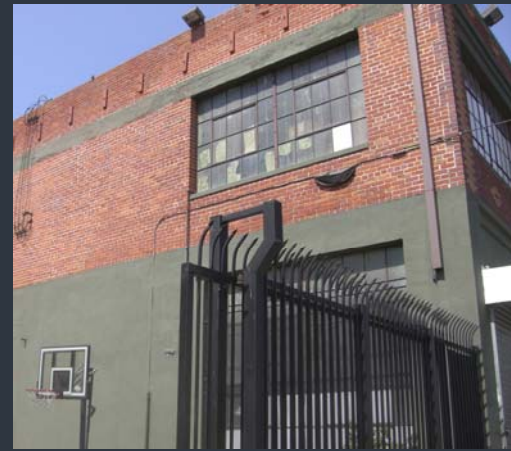

2700 Maple Street | Los Angeles, CA 90011

DAUM
COMMERCIAL REAL ESTATE SERVICES

Hythum Kiswani | Broker

P: 213.270.2241

hythum.kiswani@daumcommercial.com